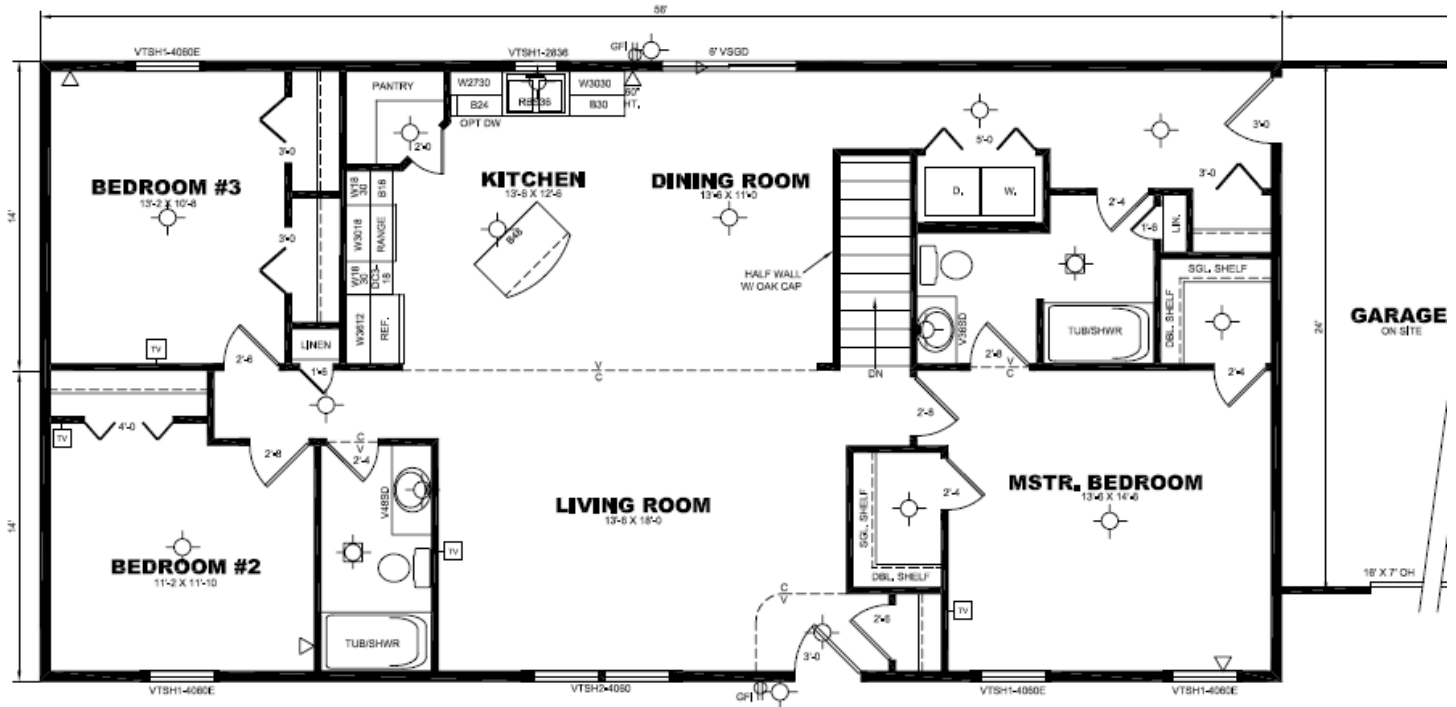

LifeStyle
H.O.M.E.S
OF LITCHFIELD, INC.

320-693-7993
800-247-8426 (MN)

New Horizon Series

3RM2856

1,568 Square Feet

Base Price: \$81,200

Includes: Delivery, Set-up & Sales Tax