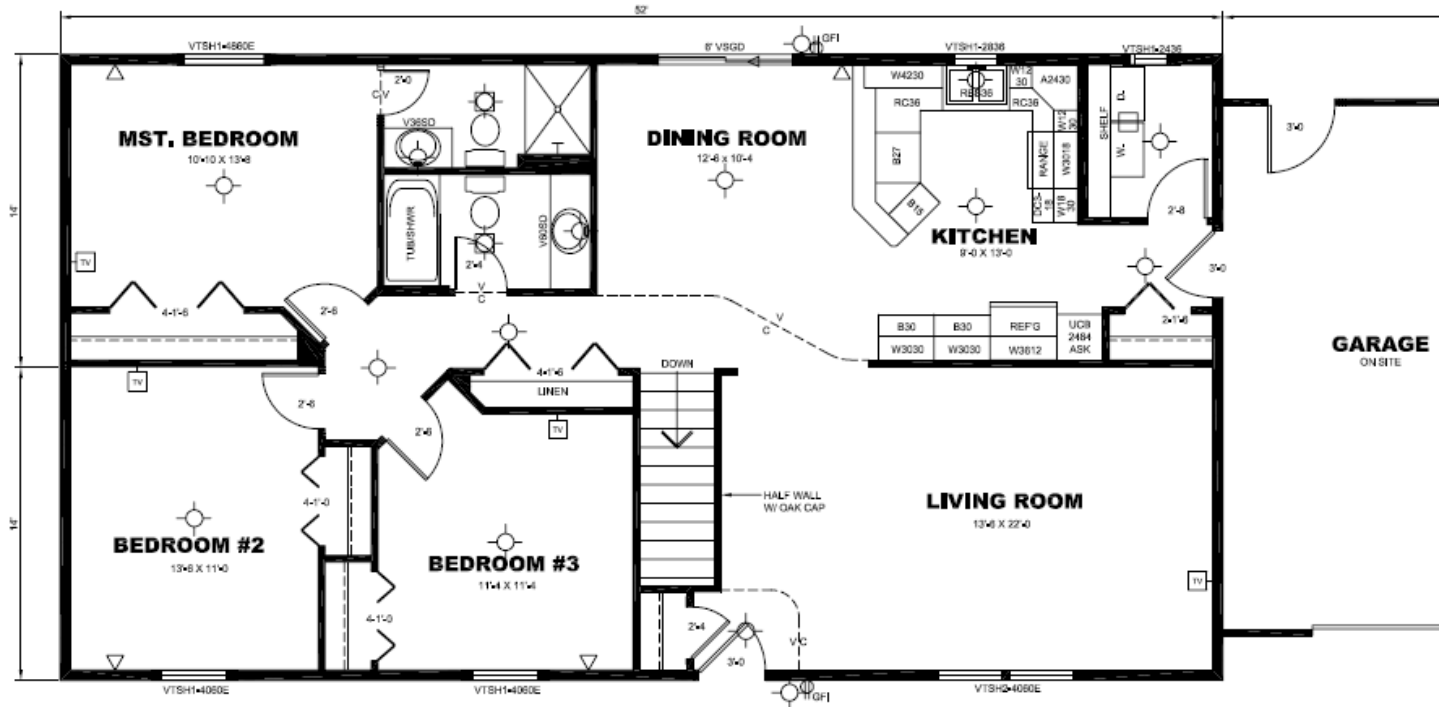

# New Horizon Series

3RM2852B

1,456 Square Feet

**Base Price: \$77,800**

**Includes: Delivery, Set-up & Sales Tax**