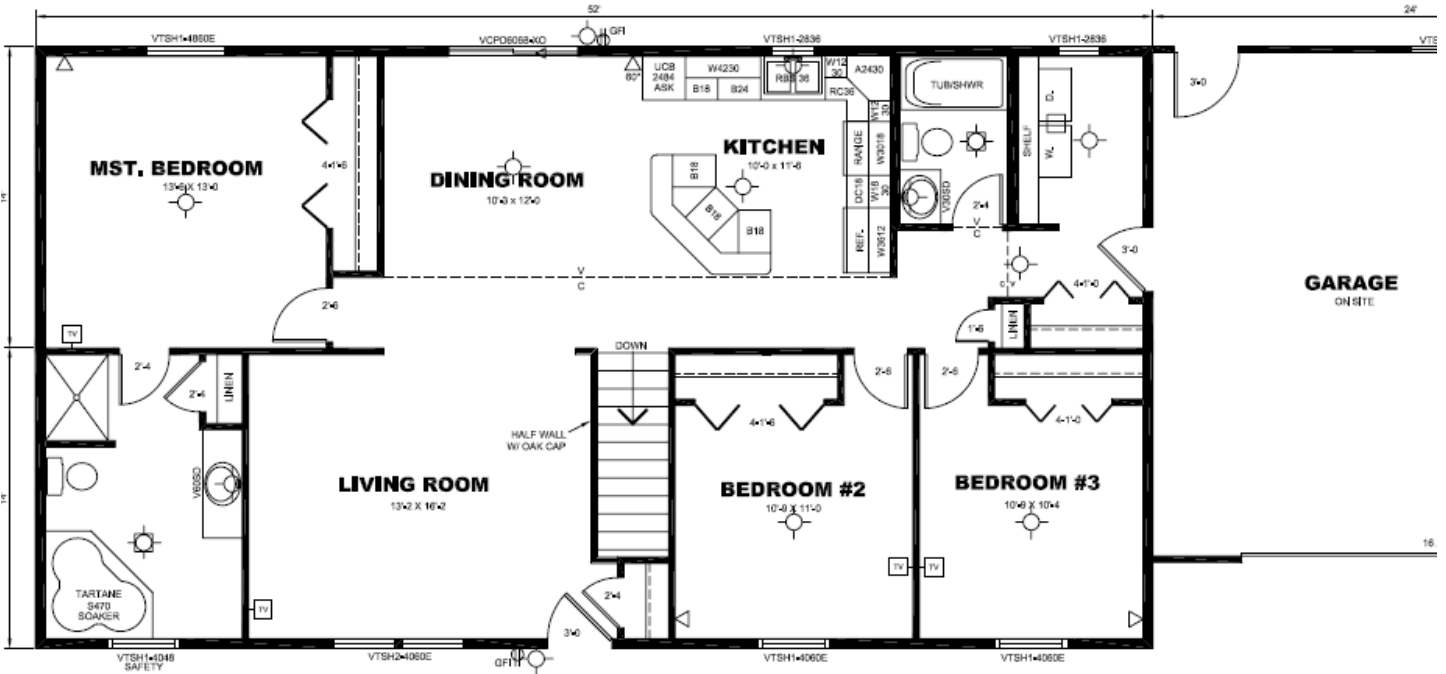

LifeStyle
H.O.M.E.S
OF LITCHFIELD, INC.

320-693-7993
800-247-8426 (MN)

New Horizon Series

3RM2852A

1,456 Square Feet

Base Price: \$78,800

Includes: Delivery, Set-up & Sales Tax