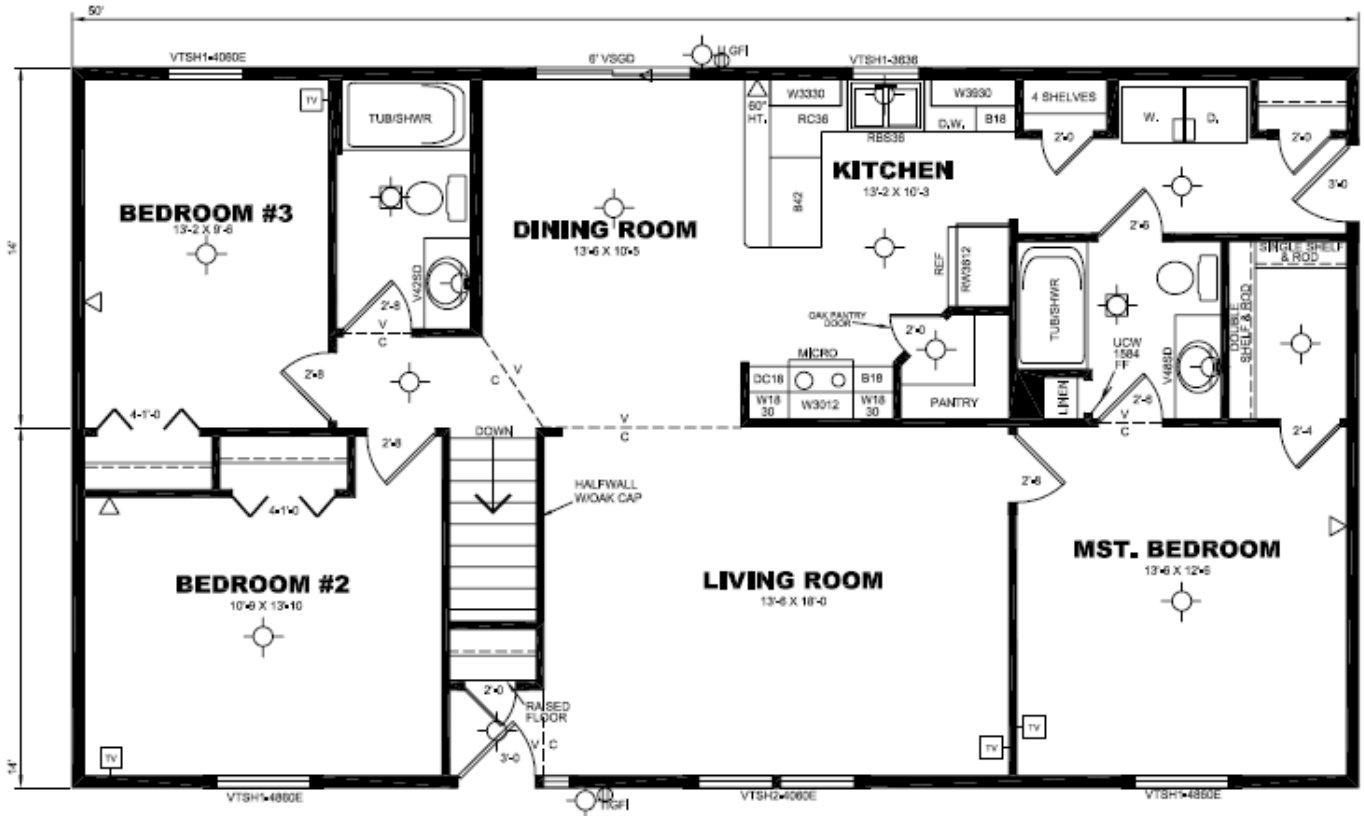

# New Horizon Series

3RM2850

1,400 Square Feet

**Base Price: \$74,980**

Includes: Delivery, Set-up & Sales Tax