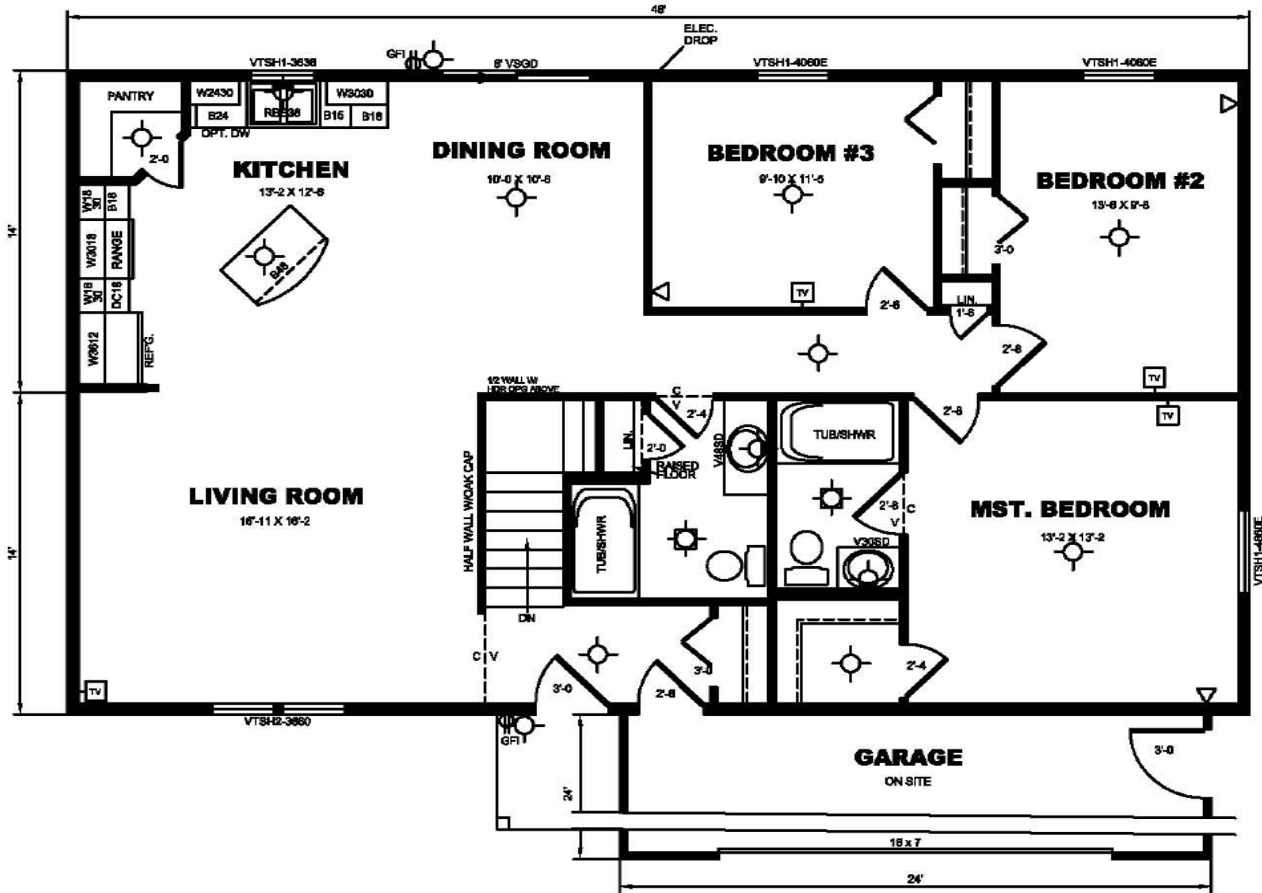

LifeStyle
H.O.M.E.S
OF LITCHFIELD, INC.

320-693-7993
800-247-8426 (MN)

New Horizon Series

3RM2848A

1,344 Square Feet

Base Price: \$71,842

Includes: Delivery, Set-up & Sales Tax